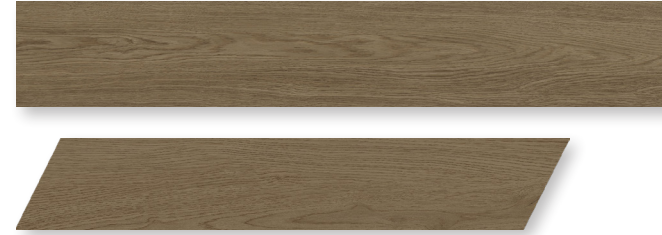

TECHNICAL DATA

Thickness	9.5 mm
Application	Interior/Exterior
Frost Resistance	Yes
Rectified	Yes
Slip Resistance	R10
Shade Variation	V2

LEAD TIME

In Stock/Quick Ship

SIZES

8"x48"

4"x24" Chevron

COLORS

Beige

Bianco

Miele

Nut

PACKING INFORMATION

Size	Finish	Thickness	SF per Box	SF per Pallet	Pieces per Box
4"x24" Chevron	Matte	9.5 mm	6.2645959	375.87575	12
8"x48"	Matte	9.5 mm	15.50003	372.00074	6

Wayne Tile
Company